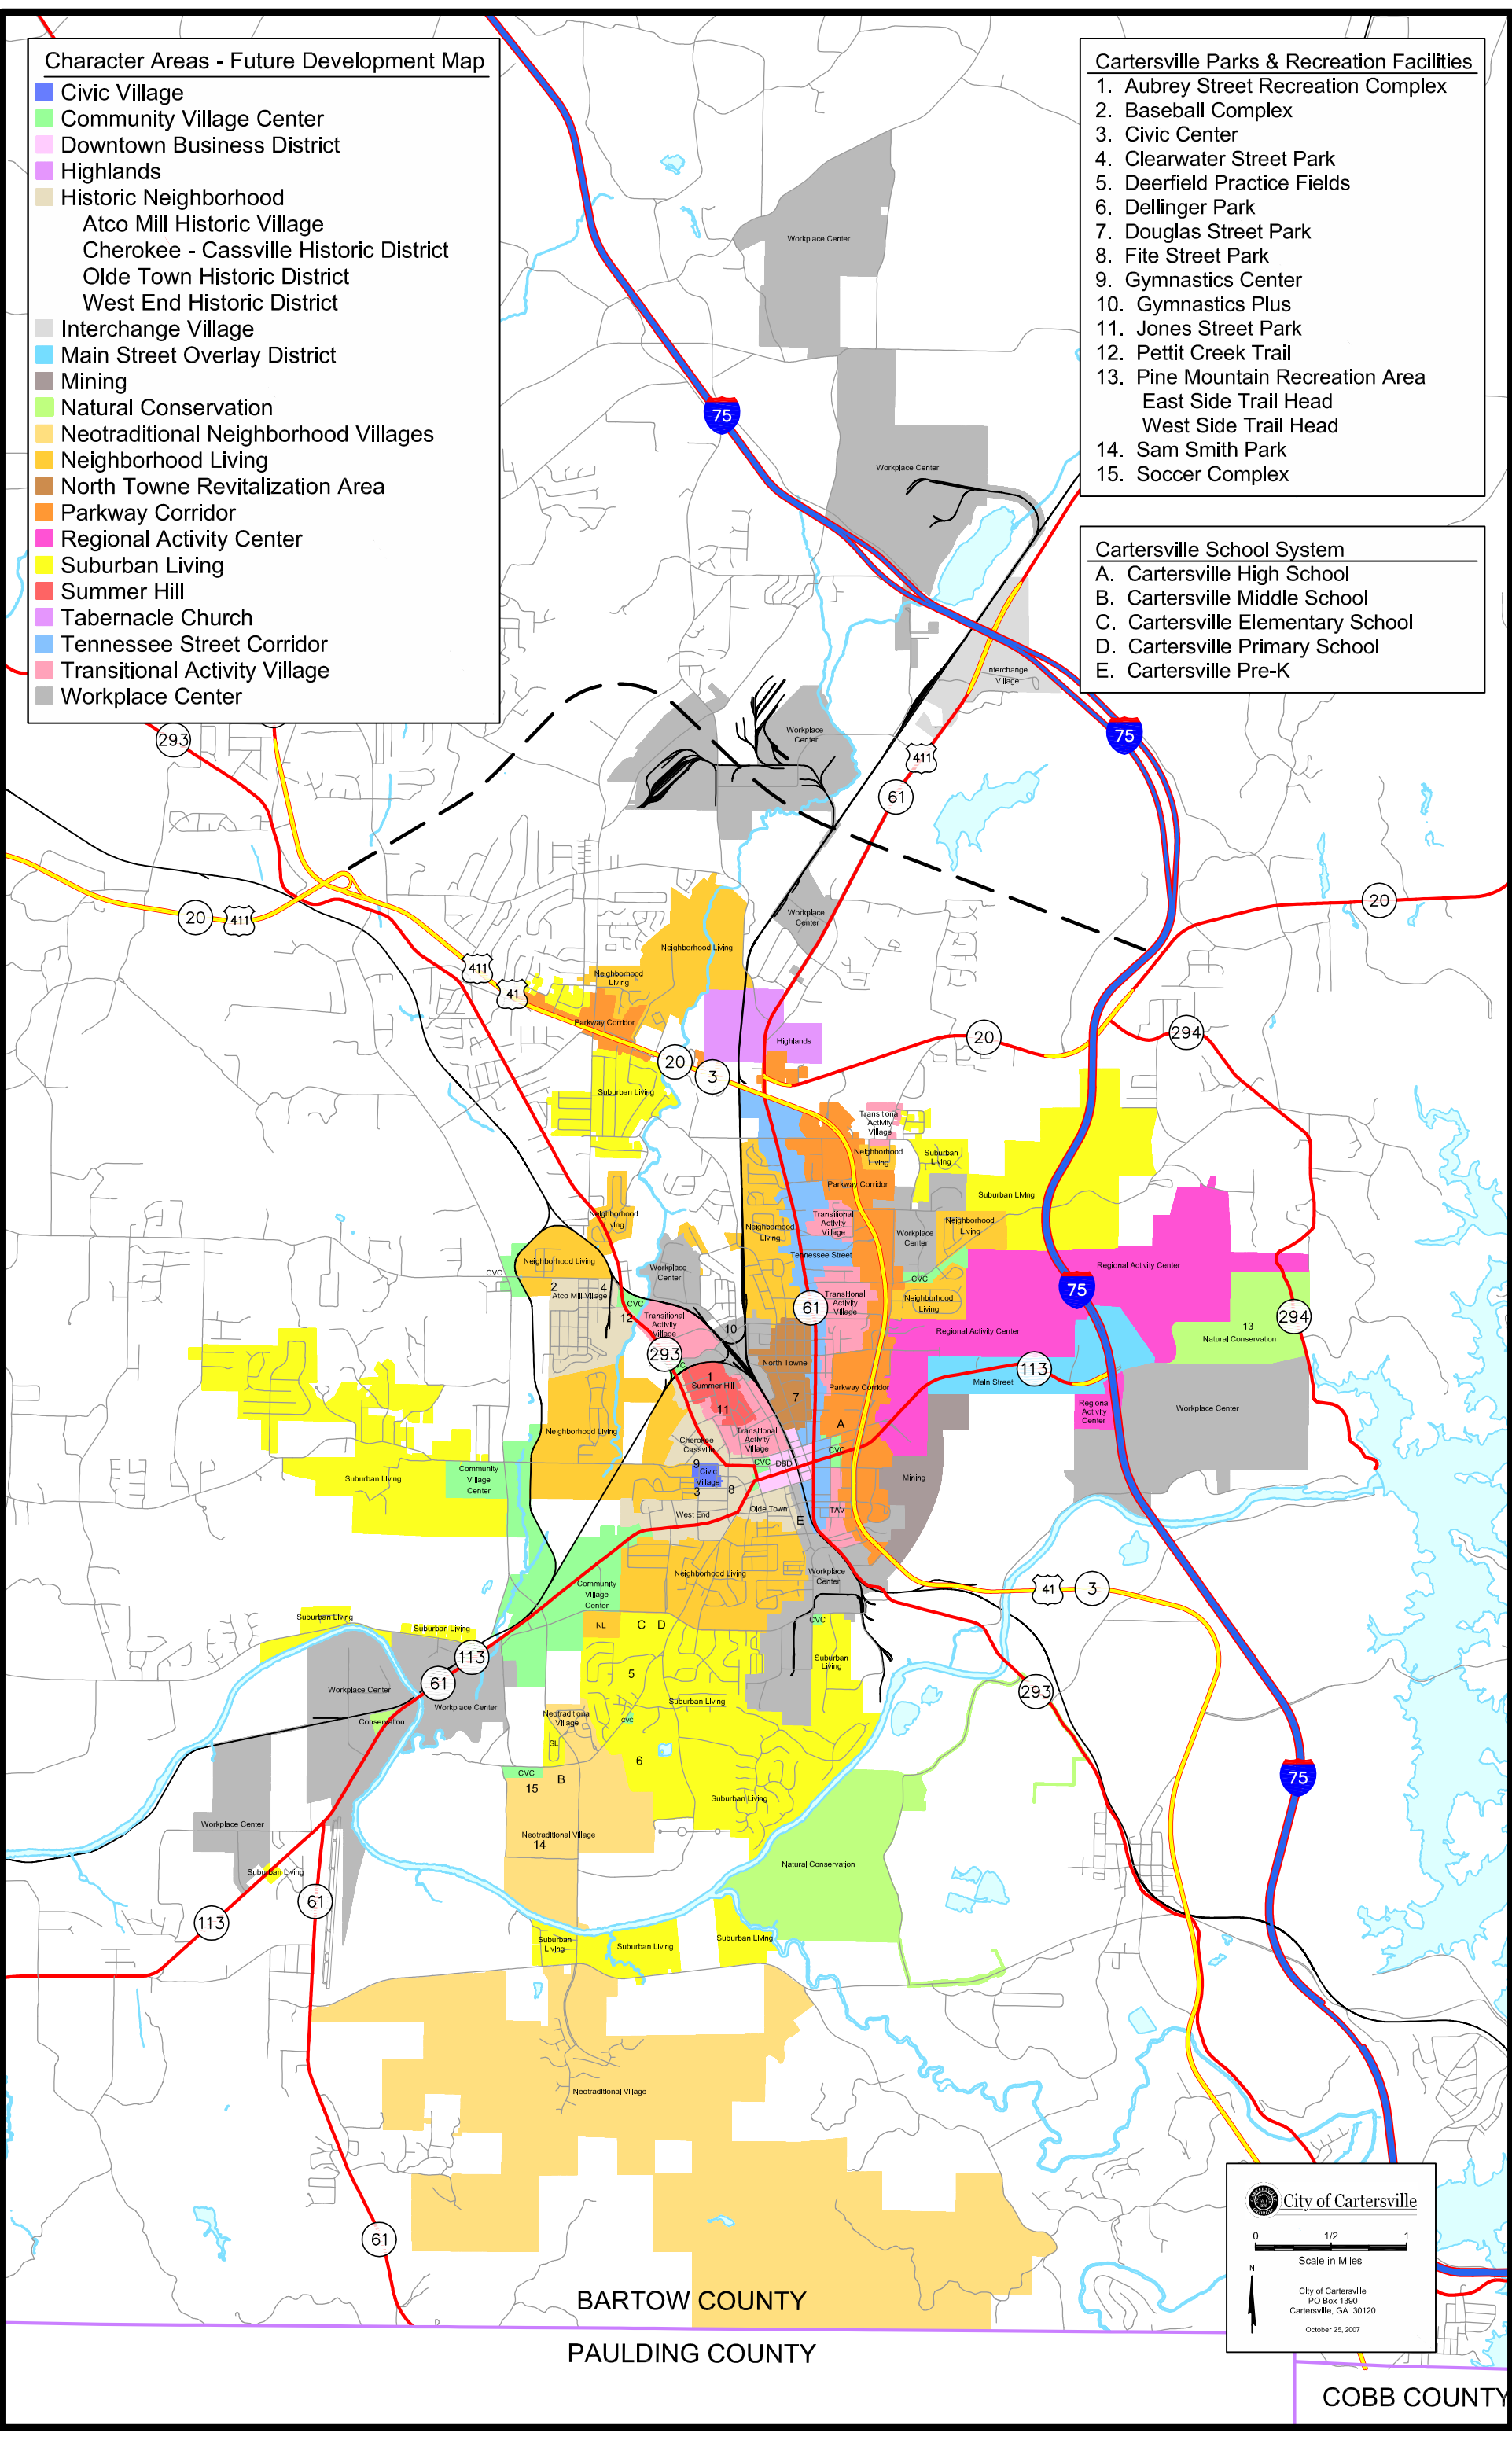

Character Areas - Future Development Map

- Civic Village
- Community Village Center
- Downtown Business District
- Highlands
- Historic Neighborhood
  - Atco Mill Historic Village
  - Cherokee - Cassville Historic District
  - Olde Town Historic District
  - West End Historic District
- Interchange Village
- Main Street Overlay District
- Mining
- Natural Conservation
- Neotraditional Neighborhood Villages
- Neighborhood Living
- North Towne Revitalization Area
- Parkway Corridor
- Regional Activity Center
- Suburban Living
- Summer Hill
- Tabernacle Church
- Tennessee Street Corridor
- Transitional Activity Village
- Workplace Center

Cartersville Parks & Recreation Facilities

1. Aubrey Street Recreation Complex
2. Baseball Complex
3. Civic Center
4. Clearwater Street Park
5. Deerfield Practice Fields
6. Dellinger Park
7. Douglas Street Park
8. Fite Street Park
9. Gymnastics Center
10. Gymnastics Plus
11. Jones Street Park
12. Pettit Creek Trail
13. Pine Mountain Recreation Area
  - East Side Trail Head
  - West Side Trail Head
14. Sam Smith Park
15. Soccer Complex

Cartersville School System

- A. Cartersville High School
- B. Cartersville Middle School
- C. Cartersville Elementary School
- D. Cartersville Primary School
- E. Cartersville Pre-K

City of Cartersville

0   1/2   1
Scale in Miles

City of Cartersville
P.O. Box 1390
Cartersville, GA 30120
October 25, 2007

BARTOW COUNTY
PAULDING COUNTY

COBB COUNTY